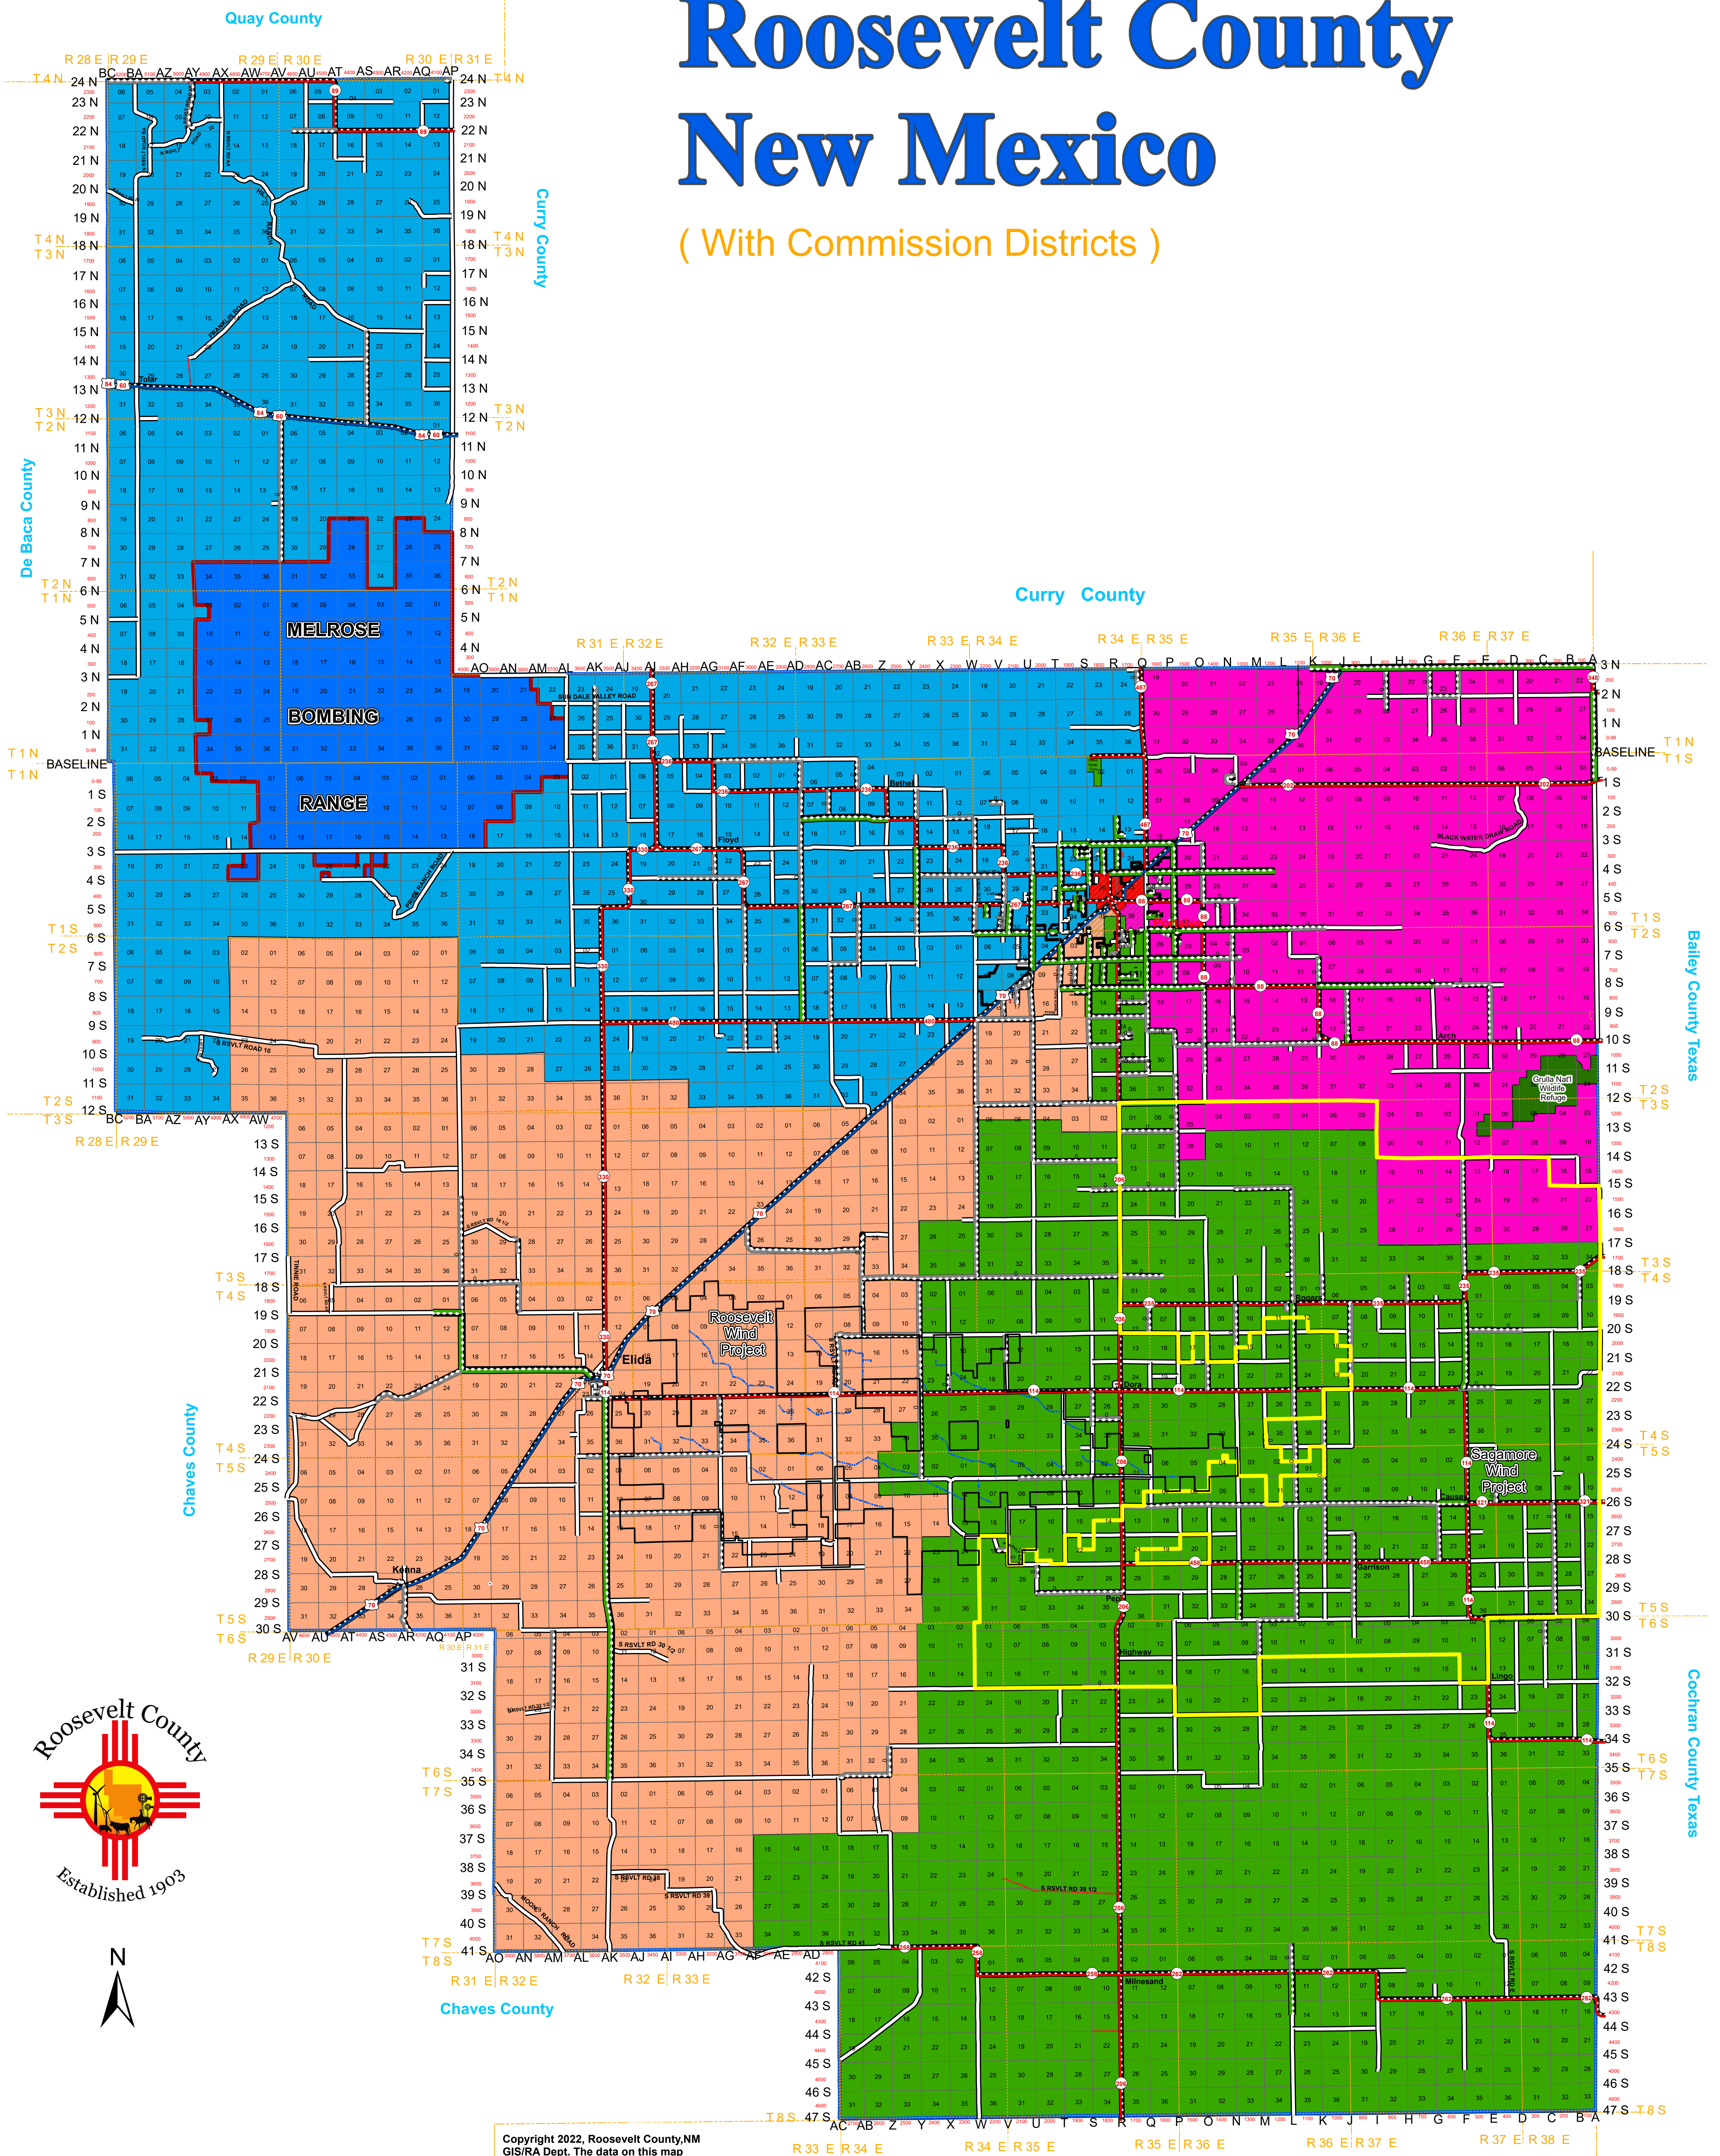

Roosevelt County New Mexico

(With Commission Districts)

Copyright 2022, Roosevelt County, NM
GIS/RA Dept. The data on this map
are not believed to be accurate.
However, Roosevelt County make no claims of
completeness or fitness for use.
Please call Johnny Montiel 575-356-2869
with any correction or updates.

- County Chipseal Roads
- County Caliche Roads
- NM_Highways
- US_Highways
- County Road
- Oasis
- Wind_Boundary
- sagamore_boundary_20170824
- Bombing Range
- Roosevelt Boundary
- Classifi**
- NON-COUNTY MAINTAINED ROAD
- ROAD CORRIDOR/NO PUBLIC ACCESS
- Railroad
- Grulla Natl Wildlife Refuge