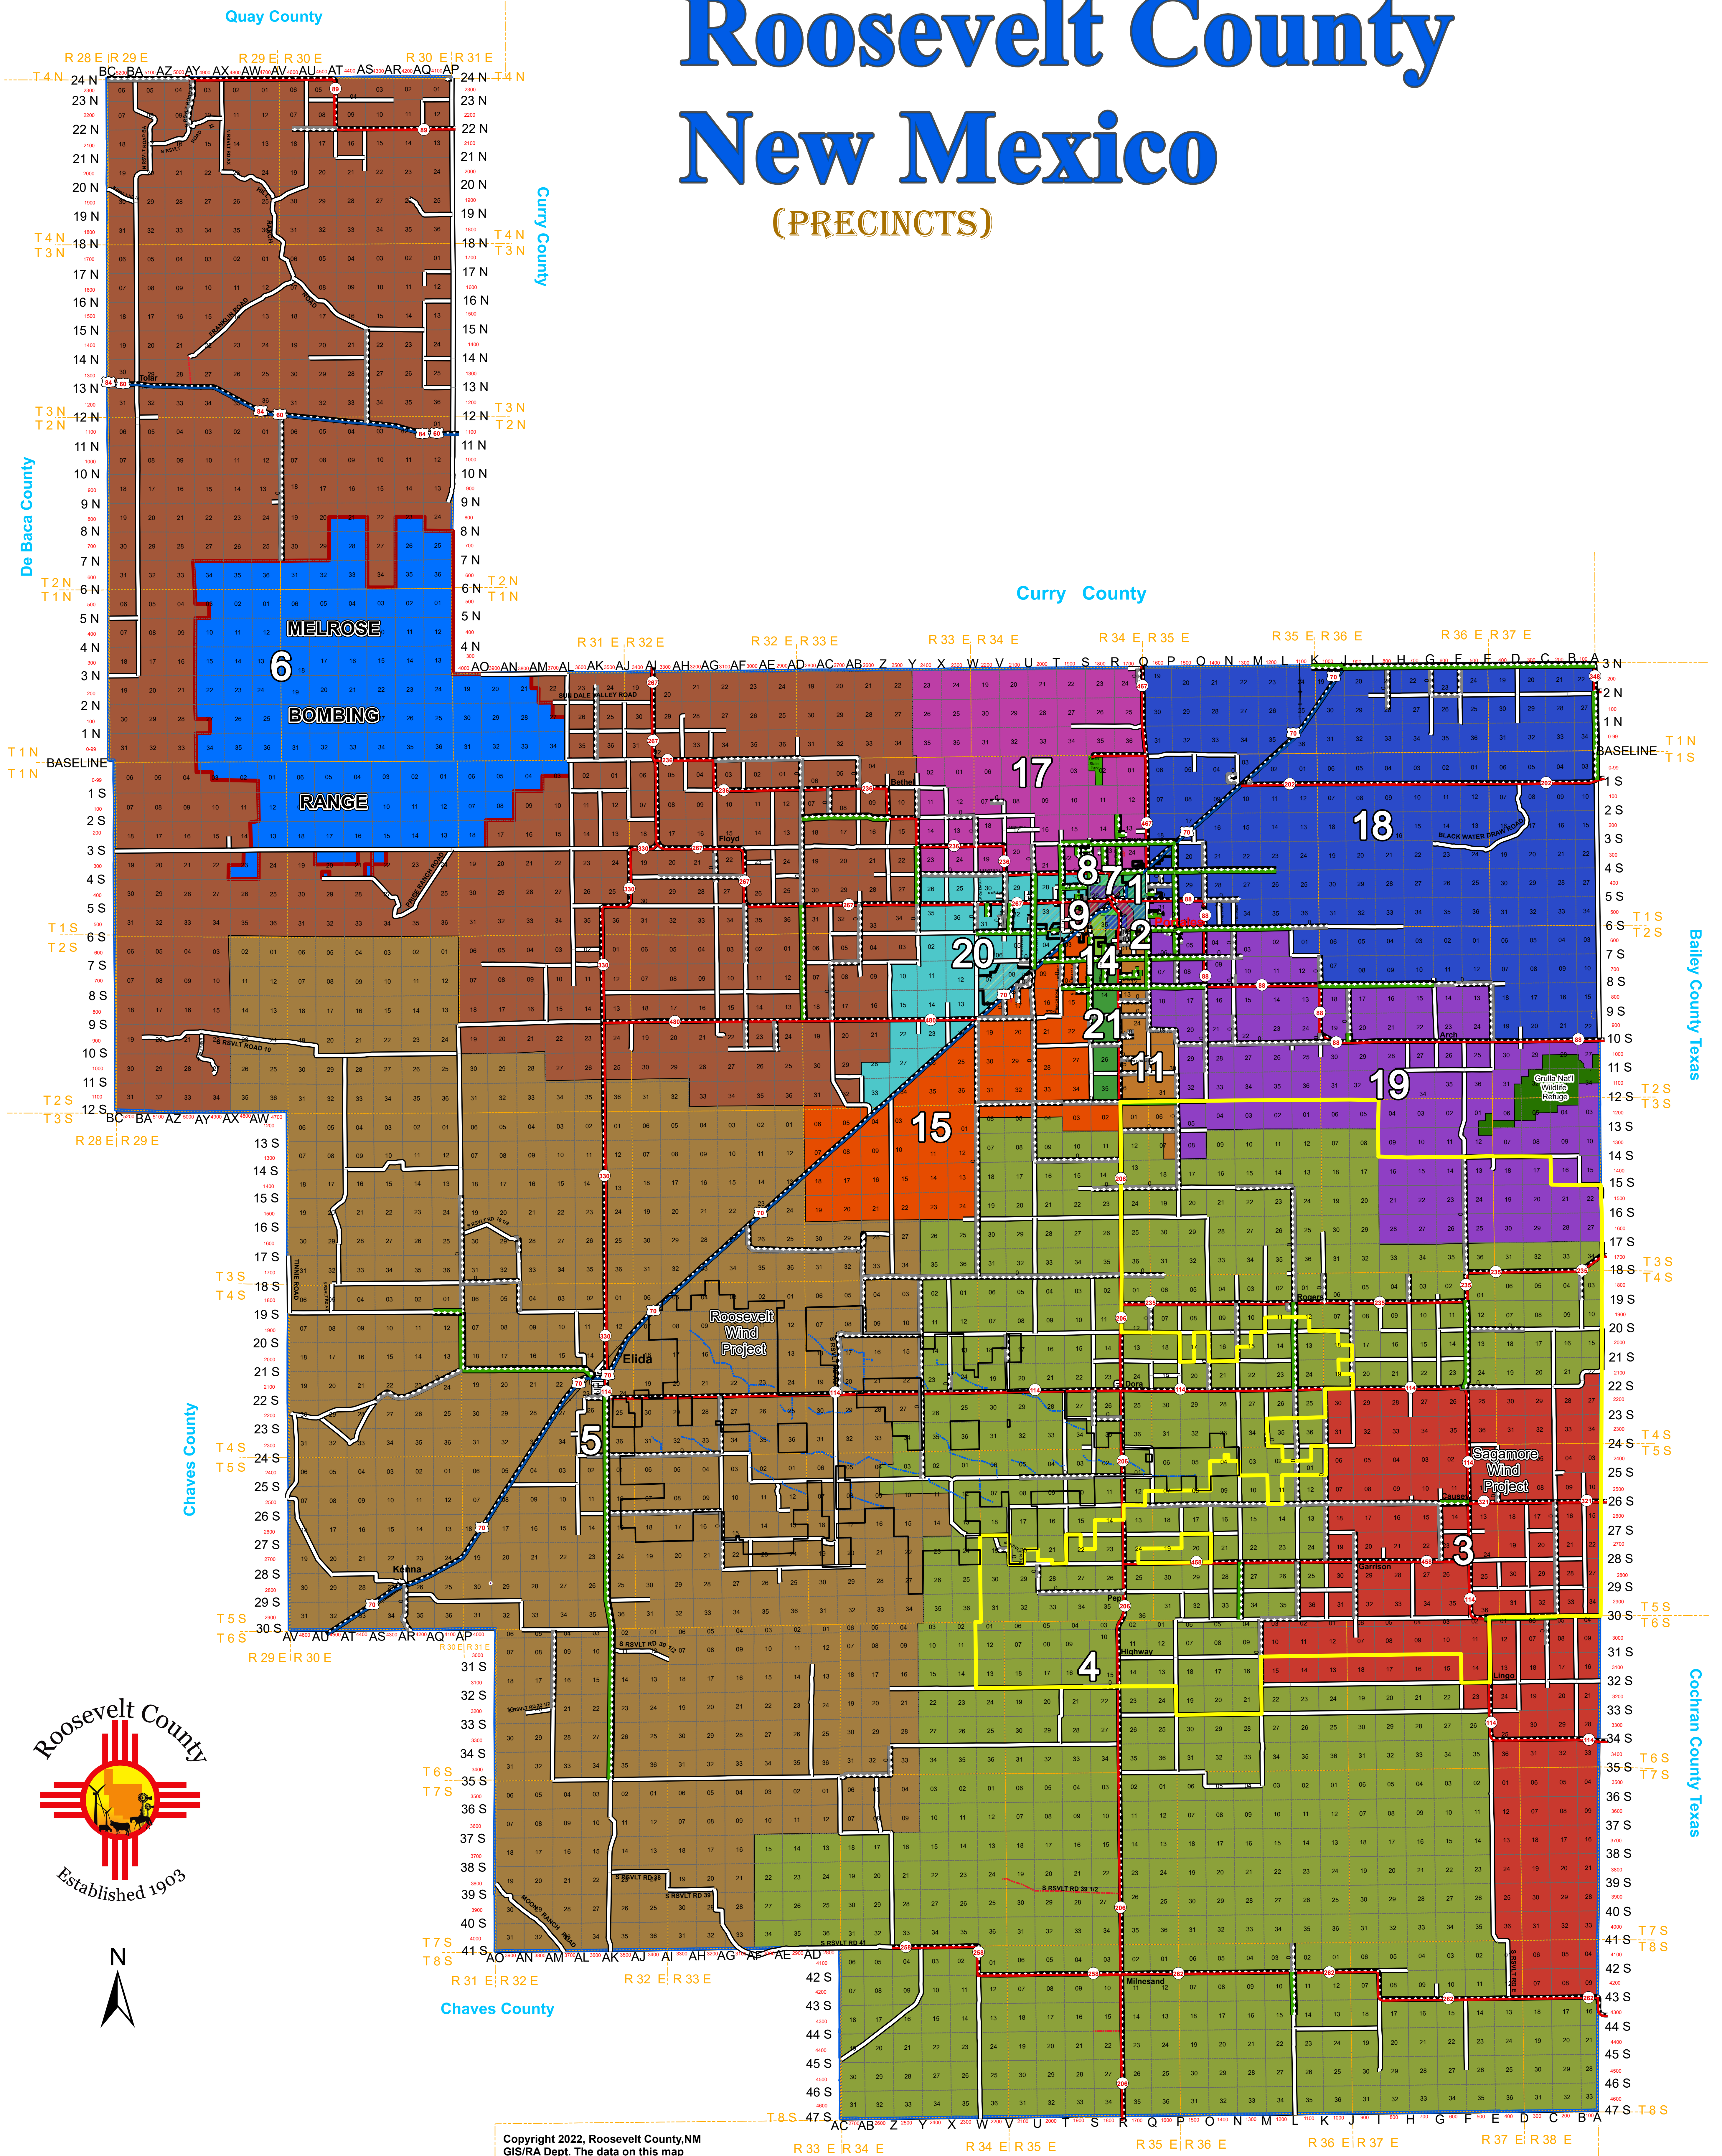

Roosevelt County New Mexico (PRECINCTS)

Copyright 2022, Roosevelt County, NM
GIS/RA Dept. The data on this map
are not believed to be accurate.
However, Roosevelt County make no claims of
completeness or fitness for use.
Please call Johnny Montiel 575-356-2869
with any correction or updates.

- County Chipseal Roads
- County Caliche Roads
- NM_Highways
- US_Highways
- County Road
- Oasis
- Wind_Boundary
- sagamore_boundary_20170824
- Bombing Range
- Roosevelt Boundary
- Classifi**
- NON-COUNTY MAINTAINED ROAD
- ROAD CORRIDOR/NO PUBLIC ACCESS
- Railroad
- Grulla Nat'l Wildlife Refuge