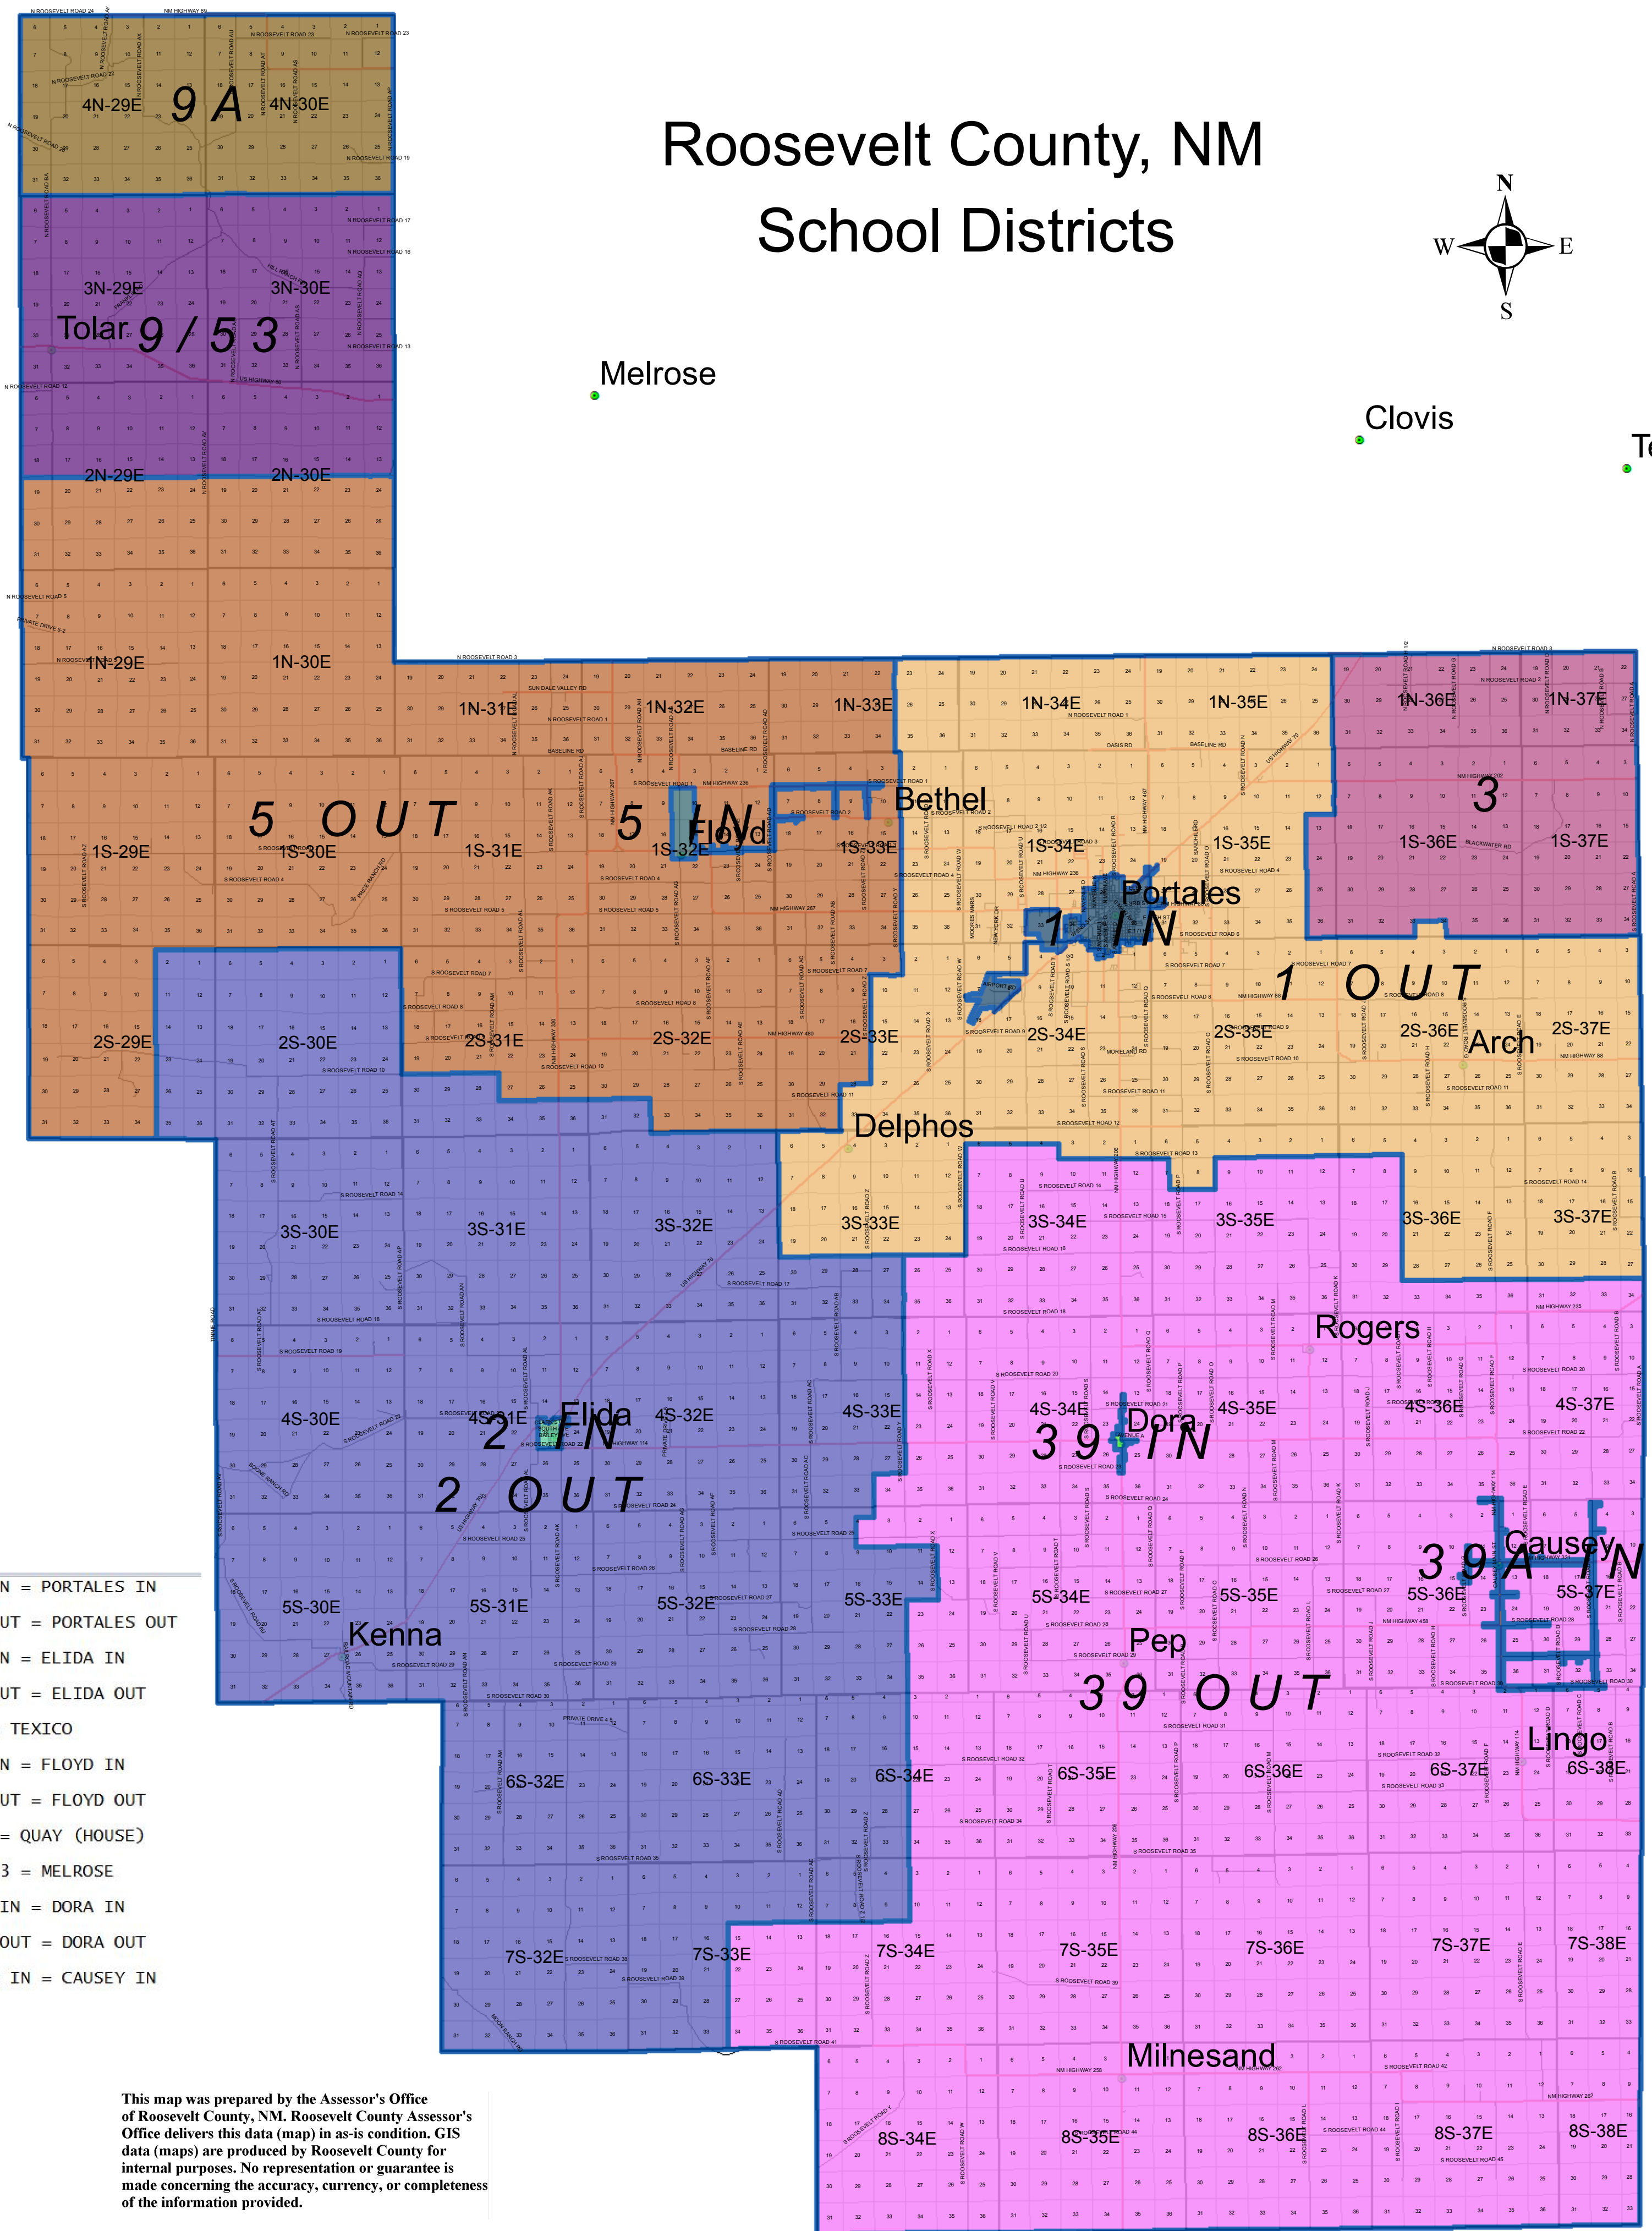

Roosevelt County, NM School Districts

Melrose

Clovis

Texico

- 1 IN = PORTALES IN
- 1 OUT = PORTALES OUT
- 2 IN = ELIDA IN
- 2 OUT = ELIDA OUT
- 3 = TEXICO
- 5 IN = FLOYD IN
- 5 OUT = FLOYD OUT
- 9A = QUAY (HOUSE)
- 9/53 = MELROSE
- 39 IN = DORA IN
- 39 OUT = DORA OUT
- 39A IN = CAUSEY IN

This map was prepared by the Assessor's Office of Roosevelt County, NM. Roosevelt County Assessor's Office delivers this data (map) in as-is condition. GIS data (maps) are produced by Roosevelt County for internal purposes. No representation or guarantee is made concerning the accuracy, currency, or completeness of the information provided.