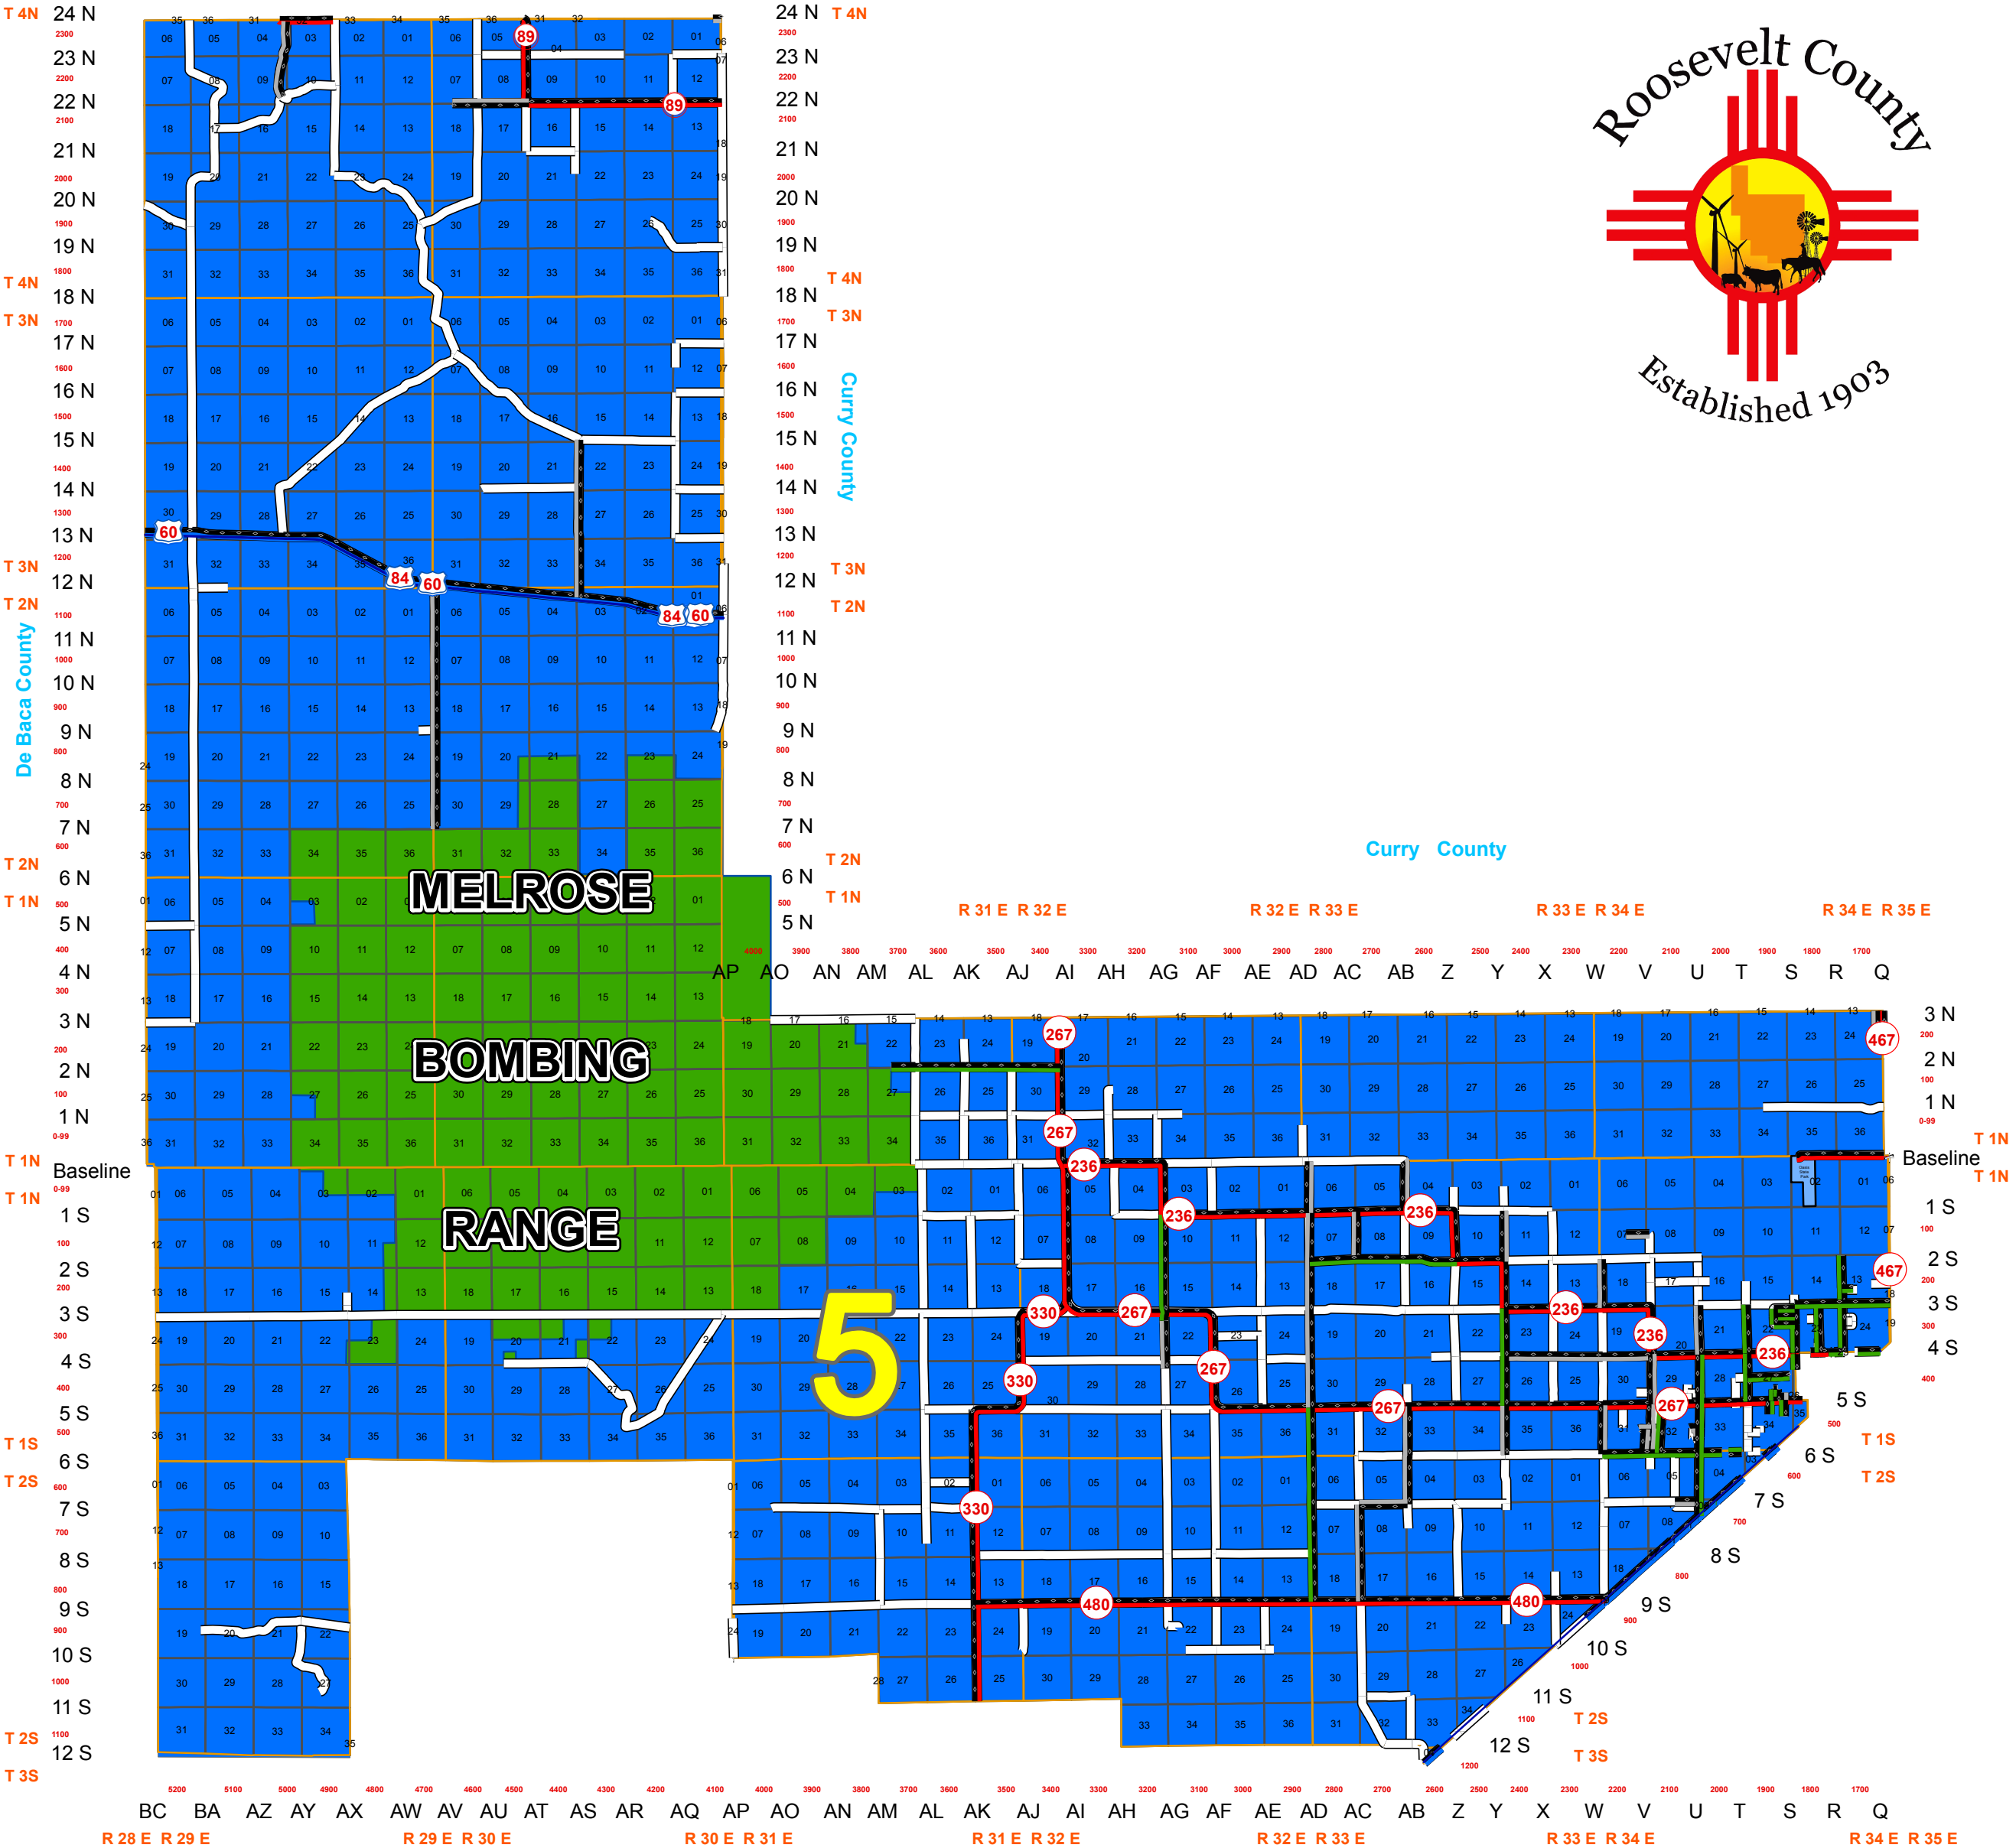

Quay County

R 28 E R 29 E R 29 E R 30 E R 30 E R 31 E

BC BA AZ AY AX AW AV AU AT AS AR AQ AP

Roosevelt County Commissioner's District 5

- NM Highways
- US Highway
- Railroad
- Chipseal Roads
- Caliche Roads
- NM Highways
- US Highways
- County Roads
- Comm Dist 2
- oasis
- Melrose_Bombing_Range_2016

Copyright 2019, Roosevelt County, NM GIS/RA Dept. The data on this map are not believed to be accurate. However, Roosevelt County make no claims of completeness or fitness for use. Please call Johnny Montiel 575-356-2869 with any correction or updates.